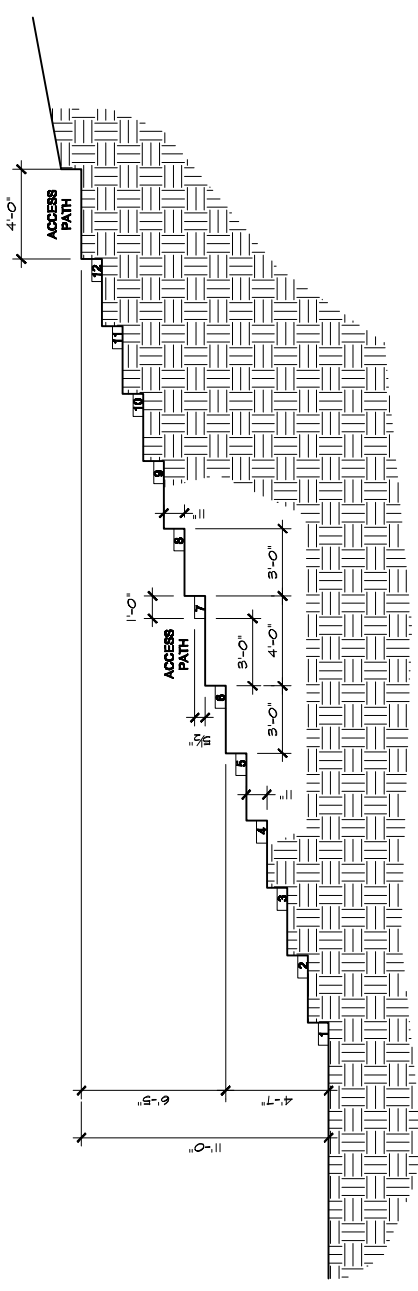

SECTION AT SEATS
1/4"=1'-0"

BACK-DROP PLAN
1/4"=1'-0"

SECTION AT SEATS
1/4"=1'-0"

ELEVATION OF STAGE BACK-DROP
1/4"=1'-0"

— NEW AMPITHEATER (FIREBOWL) AT PICO BLANCO SCOUT RESERVATION —

PRESENTED BY:
ORDER OF THE ARROW, ESSELEN LODGE # 531 & PICO BLANCO STAFF ALUMNI