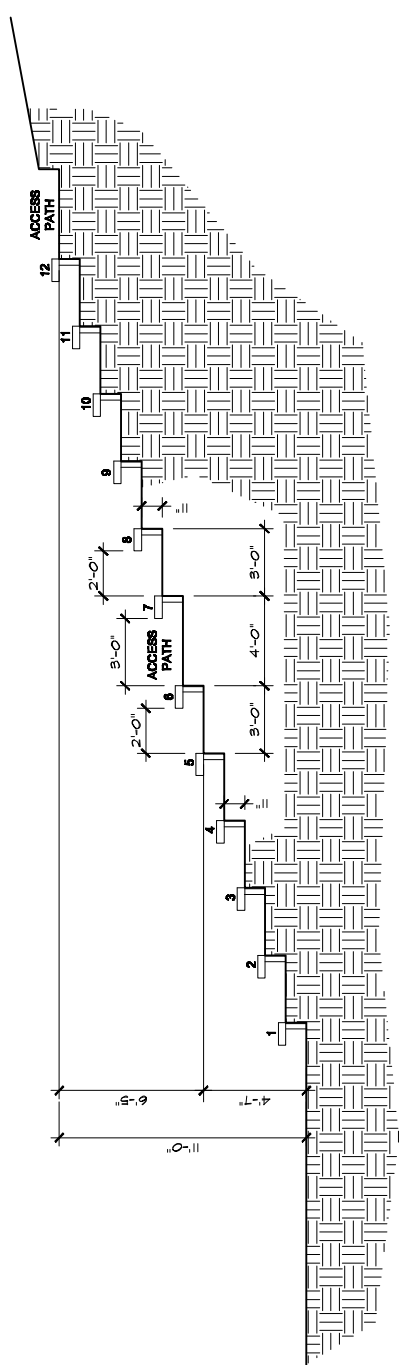

SECTION AT SEATS
1/4"=1'-0"

BACK-DROP PLAN
1/4"=1'-0"

SECTION AT SEATS
1/4"=1'-0"

ELEVATION OF STAGE BACK-DROP
1/4"=1'-0"

— NEW AMPITHEATER (FIREBOWL) AT PICO BLANCO SCOUT RESERVATION —

PRESENTED BY:
ORDER OF THE ARROW, ESSELEN LODGE # 531 & PICO BLANCO STAFF ALUMNI